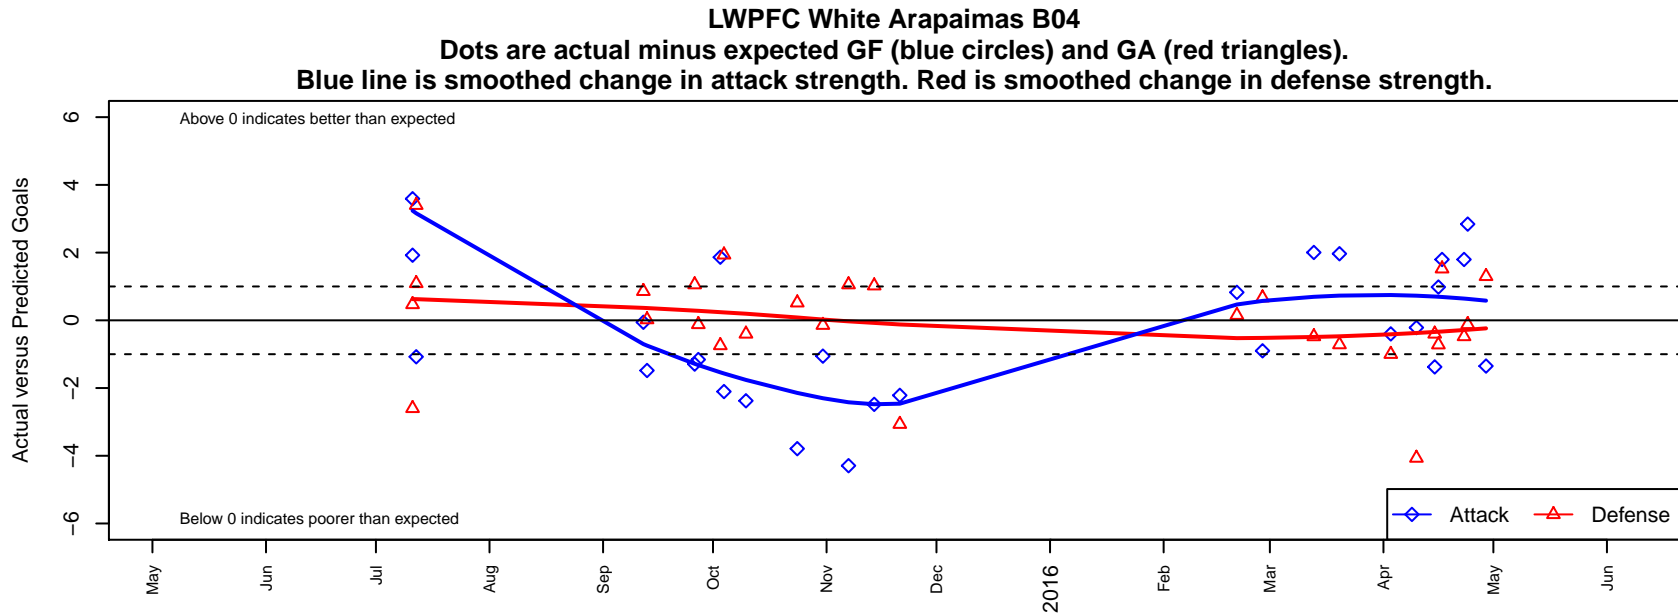

**attack and defense variance (black dot)
relative to other teams
and top 10 in region**

**attack and defense rating
relative to others at age
and all opponents in last 13 months**

LWPFC White Arapaimas B04

Lake WA Premier FC
Redmond, WA
B04 total strength=268
attack=0.22 defense=0.11
fall league = PSPL Copa Green U11
spr league = Spr PSPL Copa U11

alt names used:
LAKE WASHINGTON PREMIER FC ARAPAIMA/
LWPFC White Arapaimas
LWPFC White Arapaimas
LAKE WASHINGTON PREMIER FC WHITE AF

Venues played:
2015 Gunners Invitational U11 Bronze
2015 PSPL Copa Green U11
2015 Spr PSPL Copa U11
2015 WA Cup BU11 Bronze U11