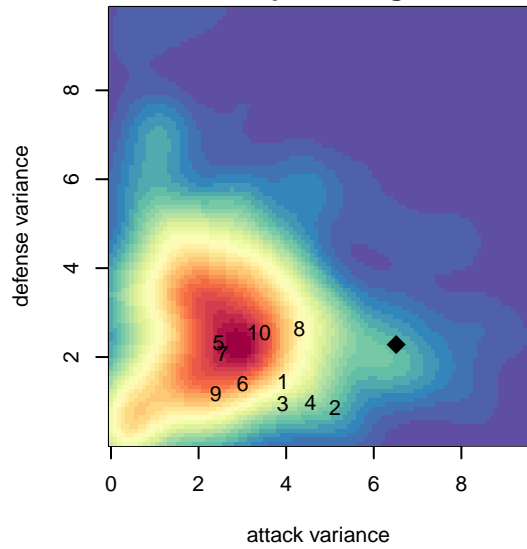

**attack and defense variance (black dot)
relative to other teams
and top 10 in region**