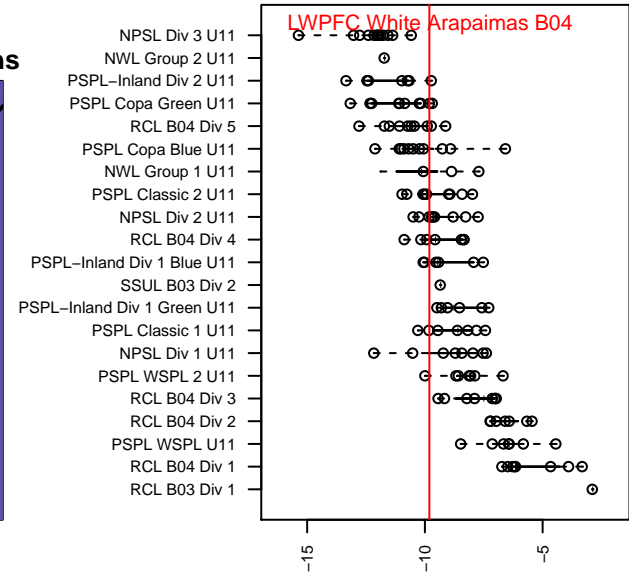

**attack and defense rating
relative to others at age
and all opponents in last 13 months**